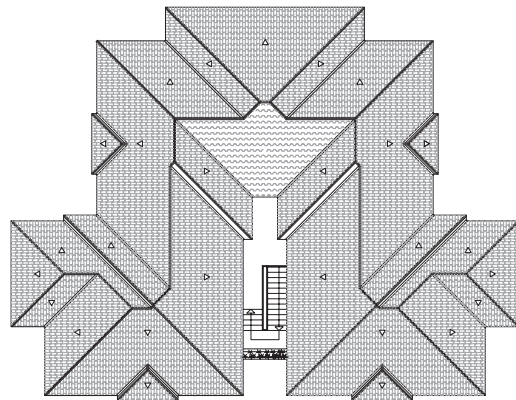

TORTUGA BEACH
RESORT & SPA

APARTMENT
TYPE D SPEC

TORTUGA BEACH RESORT & SPA

TORTUGA BEACH RESORT & SPA

GROUND FLOOR

FIRST FLOOR

	GROUND FLOOR		FIRST FLOOR		TOTAL BUILT AREA	
	BUILT	TERRACES	BUILT	TERRACES	BUILT	TERRACES
A	73,97 m2	15,65 m2	73,93 m2	15,65 m2	1175,28 m2	246,96 m2
B	72,98 m2	15,22 m2	72,98 m2	15,22 m2	57,02 m2	--
C	72,98 m2	15,65 m2	72,98 m2	15,65 m2		
D	73,93 m2	15,22 m2	73,93 m2	15,22 m2		
TOTAL	587,64 m2	123,48 m2	587,64 m2	123,48 m2		
COMMON AREAS	28,51 m2	--	28,51 m2	--		