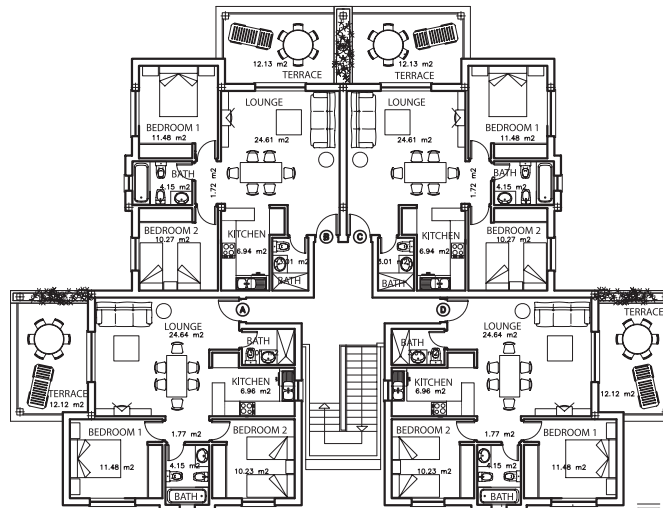

TORTUGA BEACH
RESORT & SPA

APARTMENT
TYPE D SPEC

TORTUGA BEACH RESORT & SPA

TORTUGA BEACH RESORT & SPA

GROUND FLOOR

FIRST FLOOR

	GROUND FLOOR		FIRST FLOOR		TOTAL BUILT AREA	
	BUILT	TERRACES	BUILT	TERRACES	BUILT	TERRACES
A	73,97 m2	15,65 m2	73,93 m2	15,65 m2	1175,28 m2	246,96 m2
B	72,98 m2	15,22 m2	72,98 m2	15,22 m2	57,02 m2	--
C	72,98 m2	15,65 m2	72,98 m2	15,65 m2		
D	73,93 m2	15,22 m2	73,93 m2	15,22 m2		
TOTAL	587,64 m2	123,48 m2	587,64 m2	123,48 m2		
COMMON AREAS	28,51 m2	--	28,51 m2	--		