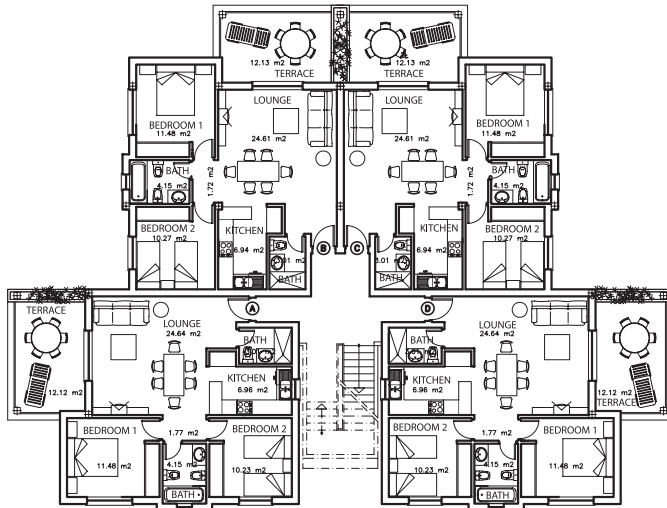

TORTUGA BEACH
RESORT & SPA

APARTMENT
TYPE D SPEC

TORTUGA BEACH RESORT & SPA

TORTUGA BEACH RESORT & SPA

GROUND FLOOR

FIRST FLOOR

	GROUND FLOOR		FIRST FLOOR		TOTAL BUILT AREA	
	BUILT	TERRACES	BUILT	TERRACES	BUILT	TERRACES
A	73,97 m2	15,65 m2	73,93 m2	15,65 m2	1175,28 m2	246,96 m2
B	72,98 m2	15,22 m2	72,98 m2	15,22 m2	57,02 m2	--
C	72,98 m2	15,65 m2	72,98 m2	15,65 m2		
D	73,93 m2	15,22 m2	73,93 m2	15,22 m2		
TOTAL	587,64 m2	123,48 m2	587,64 m2	123,48 m2		
COMMON AREAS	28,51 m2	--	28,51 m2	--		