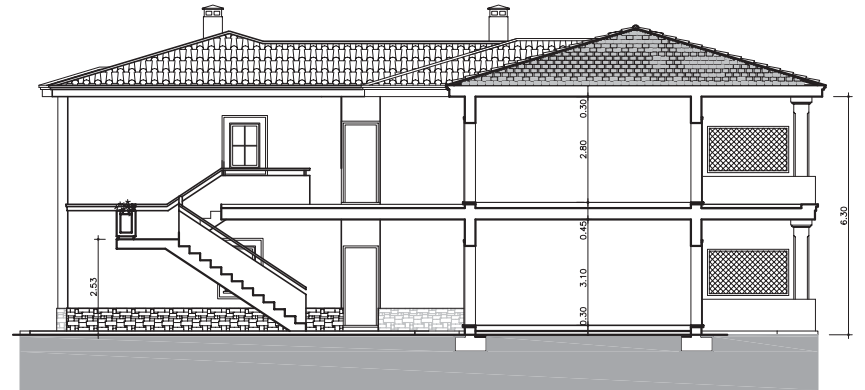

TORTUGA BEACH
RESORT & SPA

APARTMENT
TYPE D SPEC

TORTUGA BEACH RESORT & SPA

TORTUGA BEACH RESORT & SPA

GROUND FLOOR

FIRST FLOOR

	GROUND FLOOR		FIRST FLOOR		TOTAL BUILT AREA	
	BUILT	TERRACES	BUILT	TERRACES	BUILT	TERRACES
A	73,97 m2	15,65 m2	73,93 m2	15,65 m2	1175,28 m2	246,96 m2
B	72,98 m2	15,22 m2	72,98 m2	15,22 m2	57,02 m2	--
C	72,98 m2	15,65 m2	72,98 m2	15,65 m2		
D	73,93 m2	15,22 m2	73,93 m2	15,22 m2		
TOTAL	587,64 m2	123,48 m2	587,64 m2	123,48 m2		
COMMON AREAS	28,51 m2	--	28,51 m2	--		